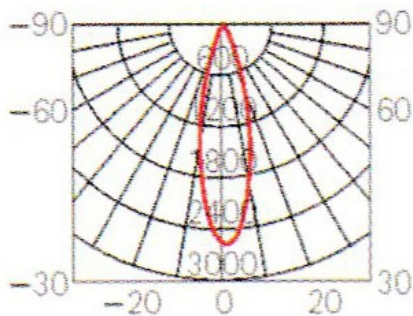

Product Name	Lamp	Base	Wattage
DO ART 95	LED	COB	9-12.3-12.9

Dimension (mm)

D	H
95	73

DIAGRAM

Polar Diagram

MATERIAL	
Body	: Die Cast Aluminium
Finishing	: Powder Coating

LAMP	
Lamp	: LED COB
Power	: 9-12.3-12.9
Lumen	: 1130-1040-1430
CRI	: 90/80
Color Temp.	: 3000/4000/6500 K
Life Time	: 50.000 hours
Lamp Holder	: COB
Accessories	: Osram