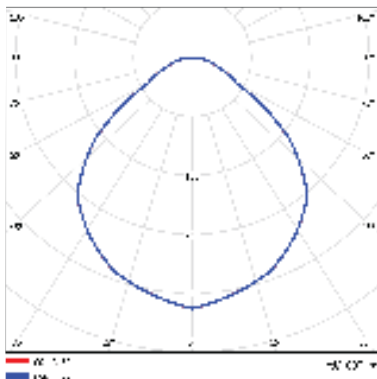

Aplikasi : Taman, pedestrian, jalan, *pathway*, dll.

**Dimension (mm)**

L W H  
220 220 3000

Diagram Polar

Product Name	Lamp	Base	Wattage
GL ARBE	LED	COB	18-25.9-37.6

MATERIAL	
Body	: Coated Steel Plate 0.5mm
Finishing	: Powder Coating

LAMP	
LED	: LED
Power	: 18-25.9-37.6 Watt
Lumen	: 1800-2700-4780 lm
CCT	: 3000/4000 K
Lifetime	: 50.000 hrs
CRI	: 80-90
Lamp Holder	: COB