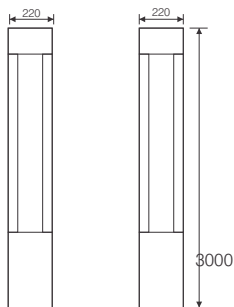

Aplikasi : Taman, pedestrian, jalan, *pathway*, dll.

**Dimension (mm)**

L W H  
220 220 3000

Diagram Polar

Product Name	Lamp	Base	Wattage
GL ARBE	LED	COB	18-25.9-37.6

MATERIAL	
Body	: Coated Steel Plate 0.5mm
Finishing	: Powder Coating

LAMP	
LED	: LED
Power	: 18-25.9-37.6 Watt
Lumen	: 1800-2700-4780 lm
CCT	: 3000/4000 K
Lifetime	: 50.000 hrs
CRI	: 80-90
Lamp Holder	: COB