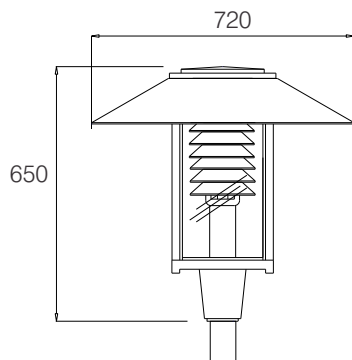

Aplikasi : Taman, pedestrian, jalan, *pathway*, dll.

Dimension (mm)

D H
720 650

Product Name	Lamp	Base	Wattage
GL BIG CESSNA T	LED	E27	4-6-8-10-12

MATERIAL	
Body	: Aluminium 1.1mm
Finishing	: Powder Coating
Cover	: Glass

LAMP	
LED	: LED
Power	: 4-6-8-10-12 Watt
Lumen	: 420-560-770-1020-1360 lm
CCT	: 3000/6500K
Lifetime	: 15.000 hrs
CRI	: 80
Lamp Holder	: E27