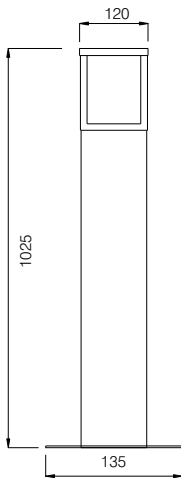

Aplikasi : Taman, pedestrian, jalan, *pathway*, dll.

Dimension (mm)

L H  
120 1025

Product Name	Lamp	Base	Wattage
GL PILAR DAIKO SQ	LED	E27	4-6-8-10-12

MATERIAL	
Body	: Zincaluminum 2.1mm
Cover	: Glass
Finishing	: Powder Coating
Pillar	: Zincaluminum

LAMP	
LED	: LED
Power	: 4-6-8-10-12 Watt
Lumen	: 420-560-770-1020-1360 lm
CCT	: 3000/4000/6500 K
Lifetime	: 15.000 hrs
CRI	: 80
Lamp Holder	: E27