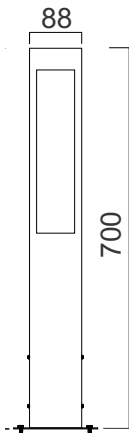

Aplikasi : Taman, pedestrian, jalan, *pathway*, dll.

Product Name	Lamp	Base	Wattage
GL STIMA 3-70	LED	COB	7.2

Dimension (mm)

D H  
88 700

MATERIAL	
Body	: Coated Steel Plate 0.5mm
Cover	: Acrylic
Finishing	: Powder Coating

LAMP	
LED	: LED
Power	: 7.2 Watt
Lumen	: 1100 lm
CCT	: 3000/4000/6500 K
Lifetime	: 50.000 hrs
Lamp Holder	: COB