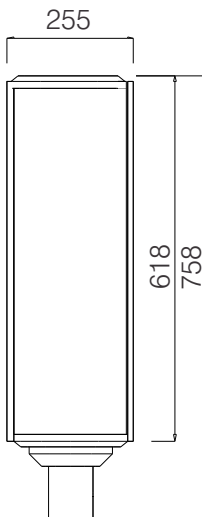

Aplikasi : Taman, pedestrian, jalan, *pathway*, dll.

Dimension (mm)

D	H
255	758

Product Name	Lamp	Base	Wattage
GL ZIGA LED DC	LED	COB	2X20

MATERIAL	
Body	: Die Cast Aluminium
Finishing	: Powder Coating
Cover	: Acrylic

LAMP	
LED	: LED
Power	: 20 Watt
Lumen	: 2400 lm
Lamp Holder	: COB