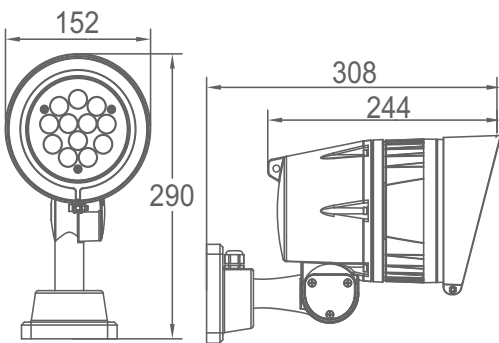

Aplikasi : Fasad bangunan, gerbang selamat datang plasa, tugu, *sclupture*, dll.

Product Name	Lamp	Base	Wattage
PIXI i12	LED	COB	38

Dimension (mm)

D	L1	L	H
152	224	308	290

MATERIAL	
Housing	: Die Cast Aluminium
Weight	: 4.25 Kg

LAMP	
LED	: LED
Power	: 38 Watt
Lumen	: 838 lm/RGB/AM745T 1310 lm/CW/AM745SCT 1100 lm/WW/AM745SWT 1405 lm/WW+CW/AM745WWT
CCT	: RGB, Cool White, Warm White, Cool White
Optics	: 12° (5°, 25°, 45°)
DMX	: RGB 0-100% dimming
Input Voltage	: AC100~277V