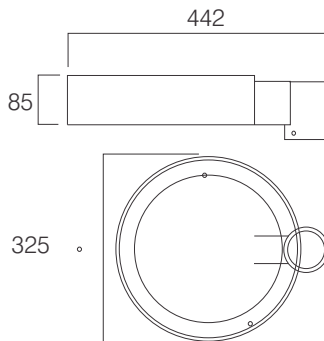

Aplikasi : Taman, pedestrian, jalan, *pathway*, dll.

Dimension (mm)

D H  
325 85

Product Name	Lamp	Base	Wattage
RL AJB 325	LED	COB	12

MATERIAL	
Body	: Zincaluminum 1mm
Finishing	: Powder Coating

LAMP	
LED	: LED
Power	: 12 Watt
Lumen	: 1200 lm
CCT	: 4000 K
CRI	: 80
Lamp Holder	: COB