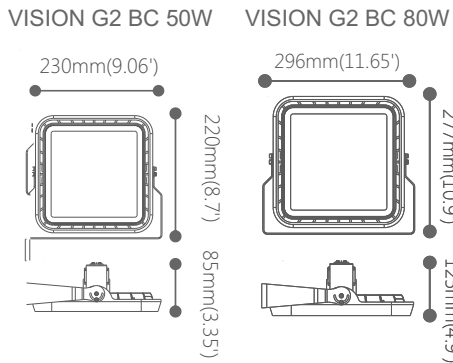

Aplikasi : Fasad bangunan, gerbang selamat datang plasa, tugu, *sclupture*, gudang, lapangan.

Product Name	Lamp	Base	Wattage
VISION G2 BC	LED	COB	50-80

**Dimension (mm)**

L1 L W H  
286 306 104 301

**MATERIAL**

Body : Die Cast Aluminium  
Weight : 4 Kg  
Finishing : Powder Coating

**LAMP**

LED : LED  
Power : 50-80 Watt  
Lumen : 6500-10400 lm  
Efficacy : ± 130 lm/w  
CCT : Single Colour  
Lifetime : 50.000 hrs  
Dimmable : Available  
CRI : 70Ra  
Beam Angle : Symmetric Beam