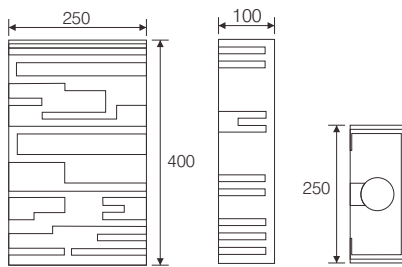

Cut Sheet Dimension

DIMENSION (mm)

L	W	H
250	100	400

Aplikasi : Kantor, lobby, koridor, hotel.dll

Product Name	Lamp	Base	Wattage
WL BALCONY	LED	E27	4-6-8-10-12

MATERIAL

Body	: Coated Steel Plate 0.5mm
Cover	: Acr
Finishing	: Powder Coating

LAMP

Bulb	: LED
Power	: 4-6-8-10-12 Watt
Lumen	: 420-580-770-1020-1360 lm
CRI	: 80
Color Temp.	: 3000/6500K
Lifetime	: 15.000 hrs
Lamp Holder	: E27
Voltage	: 220-240 V