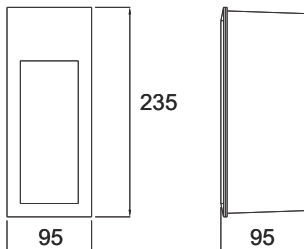

Aplikasi : Koridor, lampu tangga, dinding rumah, dll.

**Dimension (mm)**

L	W	H
95	95	235

Product Name	Lamp	Base	Wattage
XEON SLIM	LED	COB	1

MATERIAL	
Body	: Die Cast Aluminium
Cover	: Tempered Glass
Finishing	: Powder Coating
Reflektor	: Aluminium Anodized