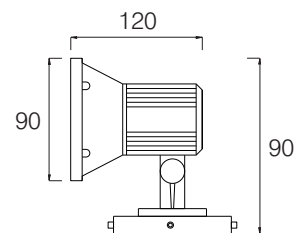

SPOT MARESCA

LED MR16
GU5.3

Can be used for lighting pedestrian area (pedestrian), Illumination Parks, lighting in the front garden of the house, as well as an ornamental garden lighting.

MATERIAL

Body	Die Cast Aluminium
Cover	Glass
Finishing	Powder coating
Lamp	LED MR16 / 5.5W
Lamp holder	Vossloh - GU5.3
CRI	80Ra
CCT	2700K
Angle	24deg

Cut Sheet Dimension

DIMENSION (mm)

D	H	L
90	90	120

IP55