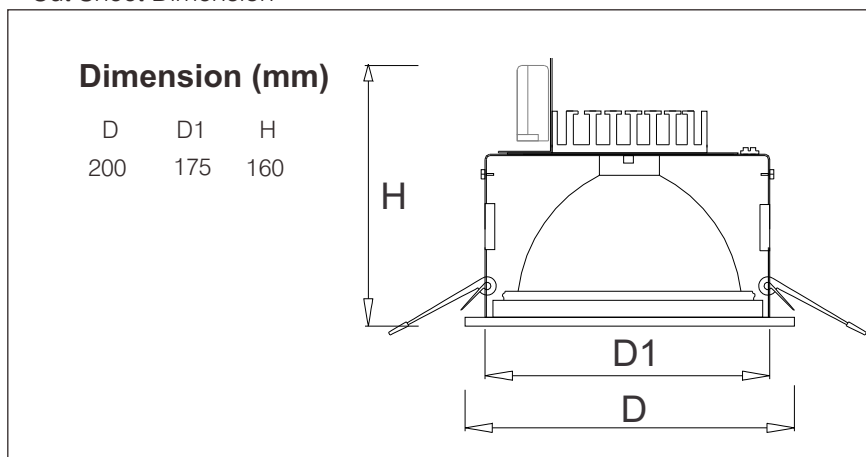

MATERIAL

Body	Steel Plate
Finishing	Powder coating
Lamp	Core Mini 2000
Power	12-29W
Color Temperatur	2700K-6500K
CRI	80-90Ra
Lumen	1472-4337lm

Cut Sheet Dimension

Polar Diagram
